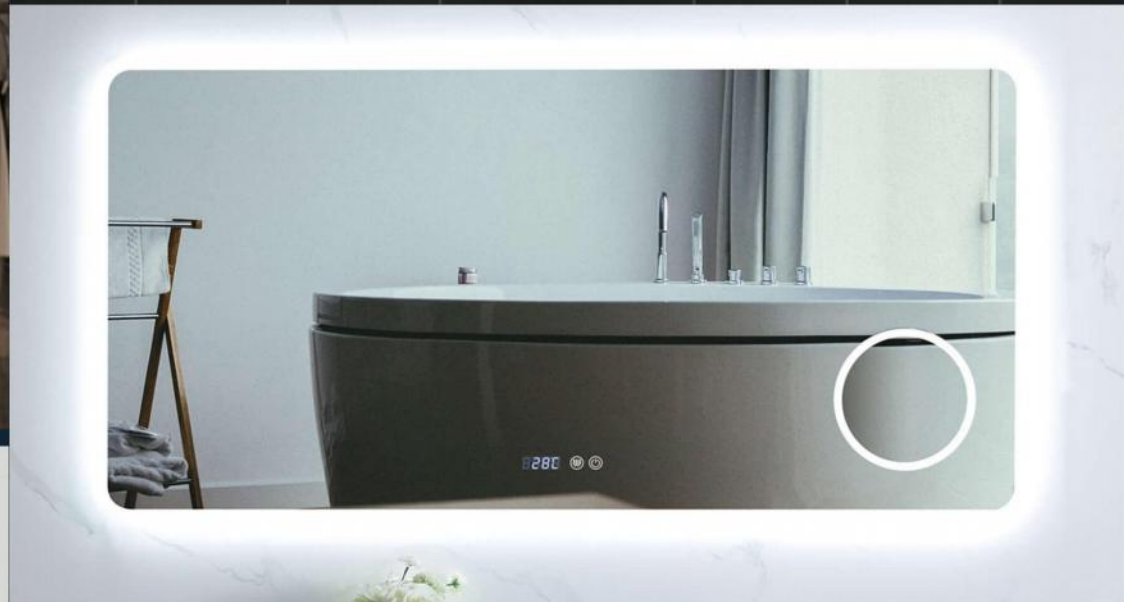

## HE18-8

Lighting Model: Back

Mirror Material: 5mm HD Copper-free Silver Mirror

Pitch-Angle: Circle Angle Edge

Color-changing of the LED Strips: 3000K-6000K

Size: Customized

Additional Services: Logo

**ROUND CORNER EDGE**  
**COLOR-CHANGING OF THE LED STRIPS IS 3000K-6000K**  
**CUSTOMIZED SERVICES: LOGO, SIZE, OPTIONAL FUNCTIONS, ETC...**