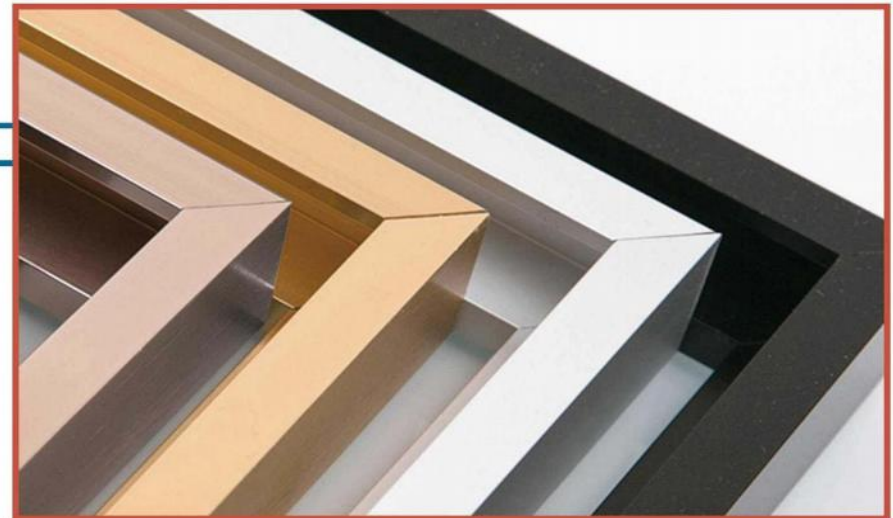

Smart Mirror (Aluminum Alloy Frame)

Aluminum-framed mirror brings a new visually appealing element to the framed mirror industry. on the basis of the original mirror, We had added aluminum alloy frame, This makes the mirror more robust, more light, strong, not afraid of corrosion and wear. In addition ensuring the user infinite experience, added a layer of security, We have silver and golden aluminum alloy mirror, we can choose the frame color according to your wall's color, Add more aesthetic elements to your bathroom decoration.

Available in black, gold