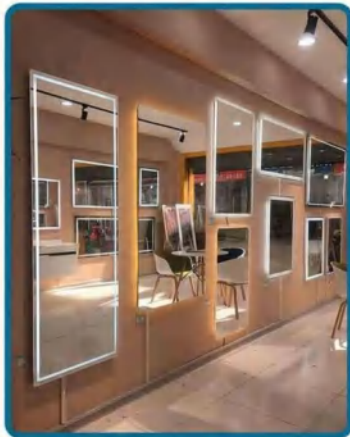

Shangri la Hotel Jinan opened in 2017 and was renovated in 2018. We ordered 165 led bathroom mirrors and 50 smart Bluetooth bathroom mirrors from our company.

The Ritz Carlton Portman Shanghai was named as one of the "world's top 500 hotels" by travel+leisure magazine in 2003 and 2004, and topped the list in the three "best employer in Asia" and "best employer in China" jointly organized by Hewitt consulting, the Asian Wall Street Journal and the Far East Economic Review.

Ritz Carlton Portman Shanghai opened in 1991 and ordered 95 sets of smart bathroom mirrors from our company

Factory Photos  
Exhibition Hall Photos