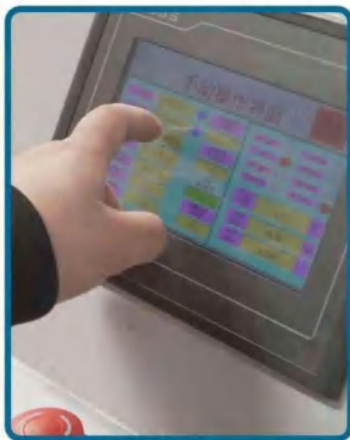

Factory Photos
Exhibition Hall Photos