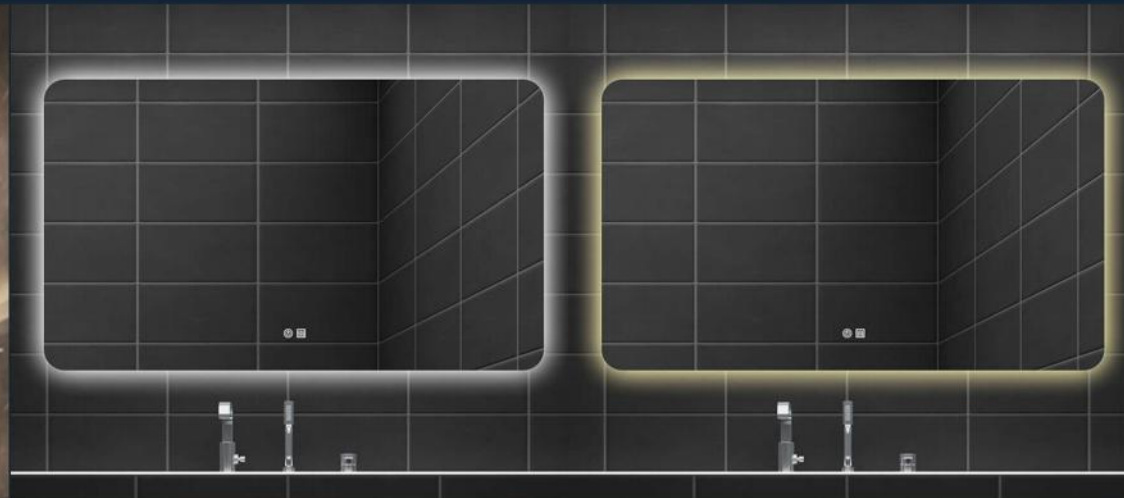

## HE18-8

Lighting Model: Back

Mirror Material: 5mm HD Copper-free Silver Mirror

Pitch-Angle: Circle Angle Edge

Color-changing of the LED Strips: 3000K-6000K

Size: Customized

Additional Services: Logo

**ROUND CORNER EDGE**  
**COLOR-CHANGING OF THE LED STRIPS IS 3000K-6000K**  
**CUSTOMIZED SERVICES: LOGO, SIZE, OPTIONAL FUNCTIONS, ETC...**