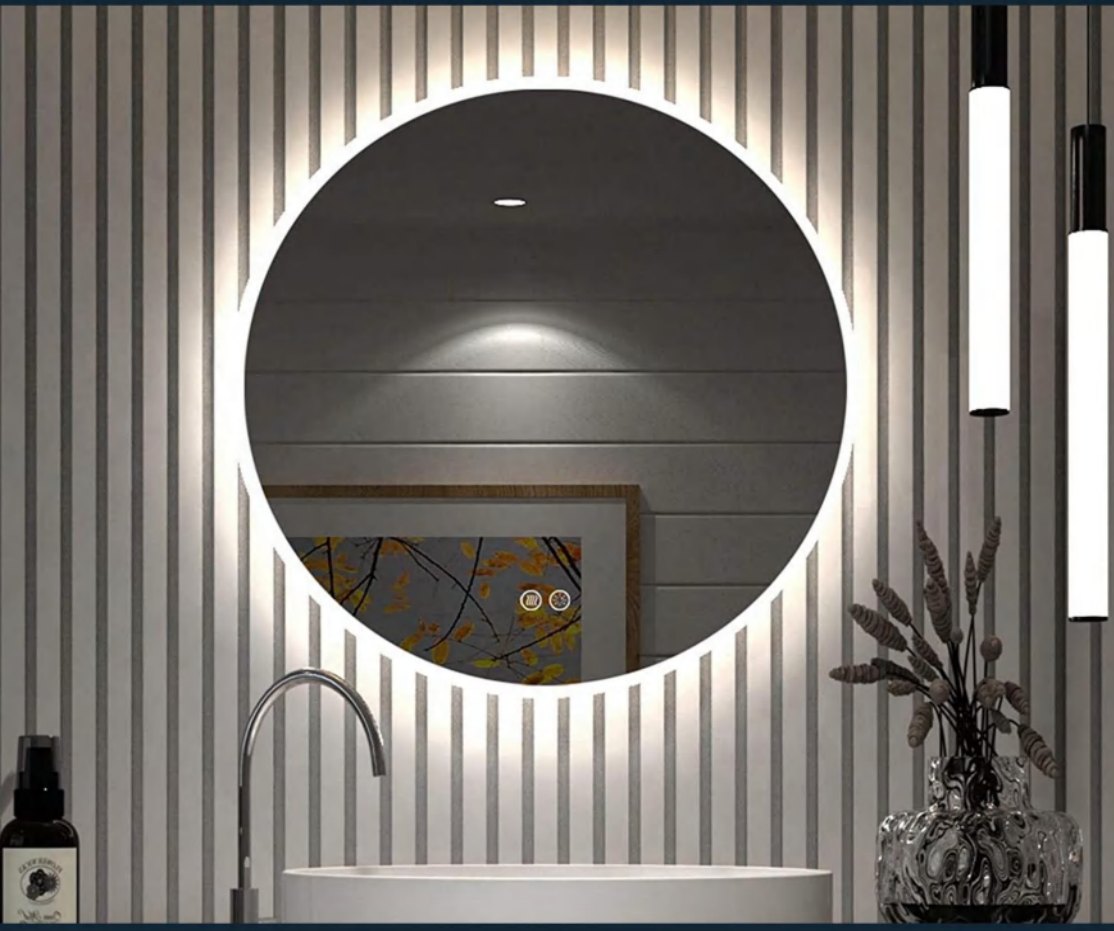

## HE18-10

Lighting Model: Back

Mirror Material: 5mm HD Copper-free Silver Mirror

Pitch-Angle: Circle Angle Edge

Frosted Luminous: 25/30mm Circle Angle Luminous Ring

Color-changing of the LED Strips: 3000K-6000K

Size: Customized

Additional Service: Logo

**ROUND CORNER EDGE WITH 25/30MM LUMINOUS RING  
COLOR-CHANGING OF THE LED STRIPS IS 3000K-6000K  
CUSTOMIZED SERVICES: LOGO, SIZE, OPTIONAL FUNCTIONS, ETC...**

## HE18-22

Lighting Model: Back

Mirror Material: 5mm HD Copper-free Silver Mirror

Frosted Luminous: 30mm Circle Luminous Ring

Color-changing of the LED Strips: 3000K-6000K

Size: Customized

Additional Service: Logo