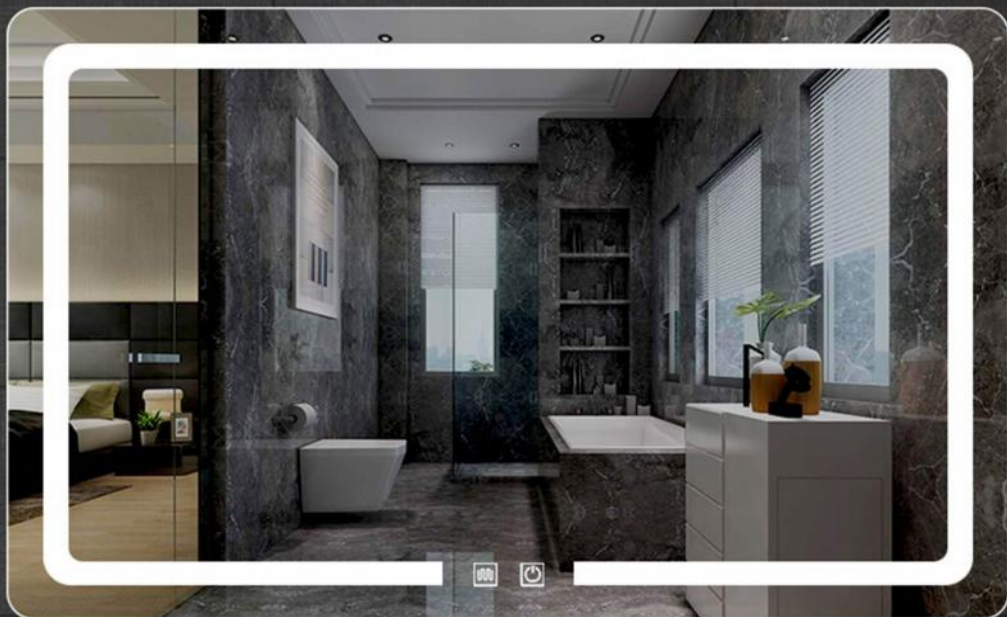

HE18-7(Front)

Lighting Model: Front

Mirror Material: 5mm HD Copper-free Silver Mirror

Pitch-Angle: 30mm Circle Angle Edge

Frosted Luminous: 30mm Circle Angle Luminous Ring

Color-changing of the LED Strips: 3000K-6000K

Size: Customized

Additional Service: Logo

HE18-7(Back)

Light Model: Back

Mirror Material: 5mm HD Copper-free Silver Mirror

Pitch-Angle: 30mm Circle Angle Edge

Frosted Luminous: 30mm Circle Angle Luminous Ring

Color-changing of the LED Strips: 3000K-6000K

Size: Customized

Additional Service: Logo