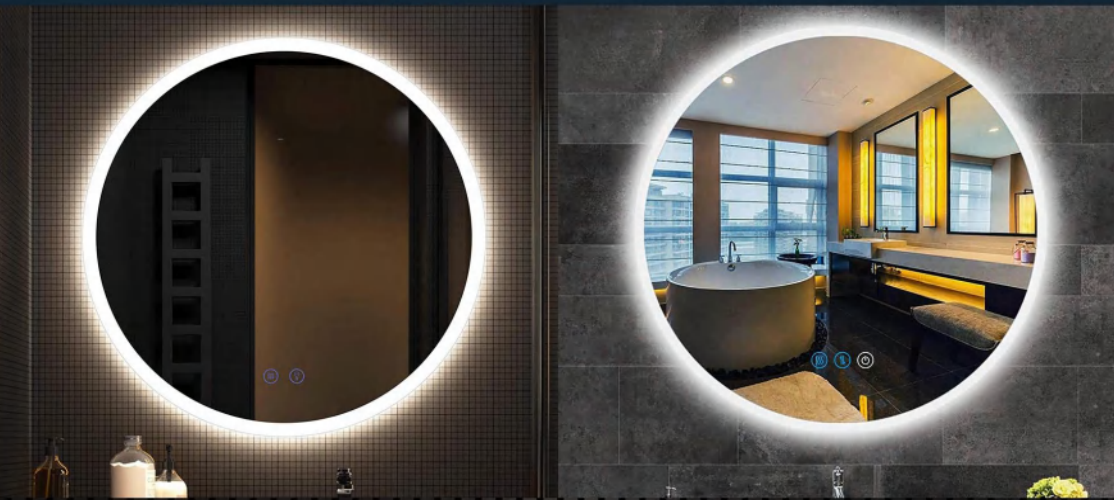

## HE18-22

Lighting Model: Back

Mirror Material: 5mm HD Copper-free Silver Mirror

Frosted Luminous: 30mm Circle Luminous Ring

Color-changing of the LED Strips: 3000K-6000K

Size: Customized

Additional Service: Logo