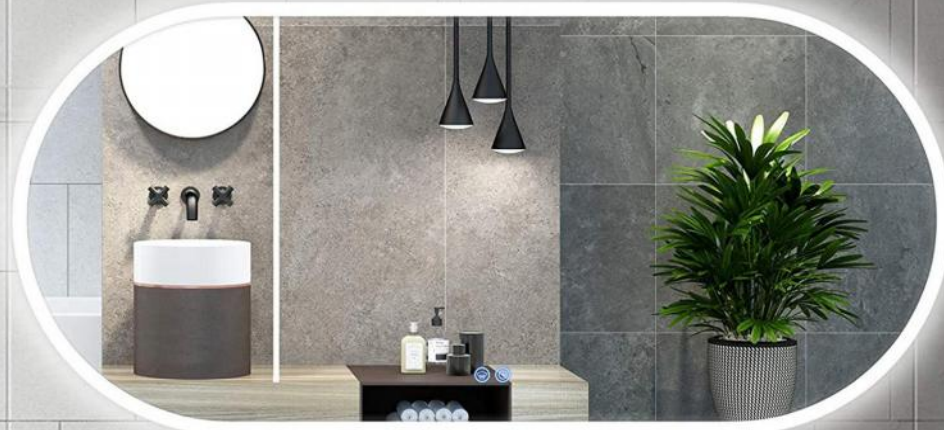

HE20-1

Shape: Capsules/Pills

Mirror Material: 5mm HD Copper-free Silver Mirror

Frosted Luminous: 30mm Luminous Ring

Color-changing 3000K-6000K

Size: Customized

Additional Service: Logo