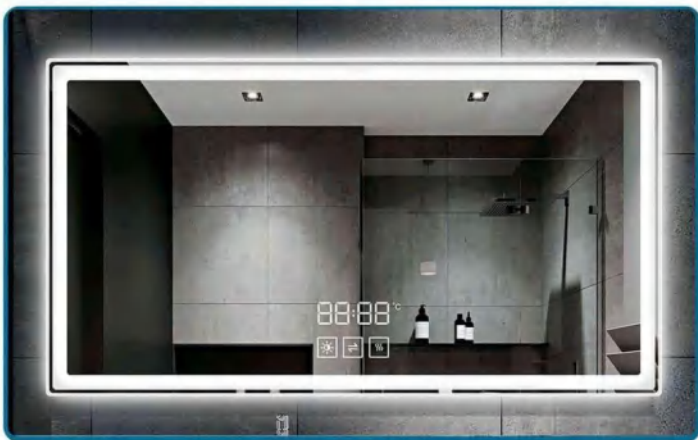

Shangri la Hotel Jinan opened in 2017 and was renovated in 2018. We ordered 165 led bathroom mirrors and 50 smart Bluetooth bathroom mirrors from our company.

The Ritz Carlton Portman Shanghai was named as one of the "world's top 500 hotels" by travel+leisure magazine in 2003 and 2004, and topped the list in the three "best employer in Asia" and "best employer in China" jointly organized by Hewitt consulting, the Asian Wall Street Journal and the Far East Economic Review.

Ritz Carlton Portman Shanghai opened in 1991 and ordered 95 sets of smart bathroom mirrors from our company

Factory Photos  
Exhibition Hall Photos