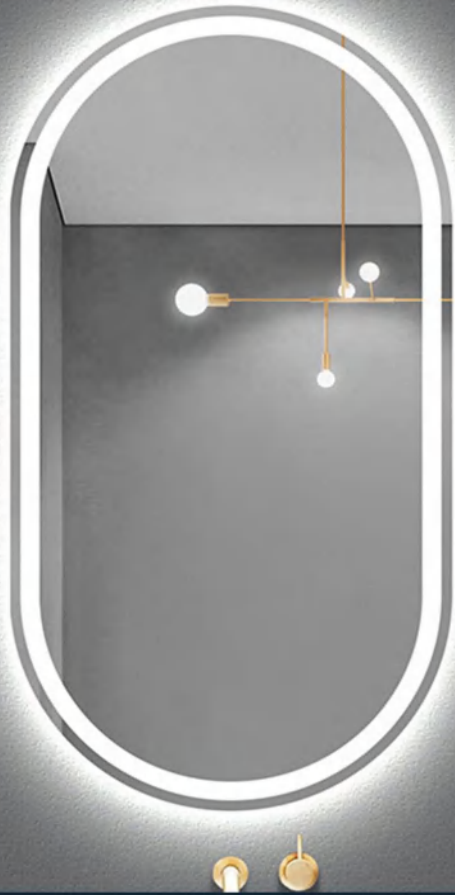

# HE20-1

Shape: Capsules/Pills

Mirror Material: 5mm HD Copper-free Silver Mirror

Frosted Luminous: 30mm Luminous Ring

Color-changing 3000K-6000K

Size: Customized

Additional Service: Logo

## HE20-2

Shape: Capsules/Pills

Mirror Material: 5mm HD Copper-free Silver Mirror

Pitch-Angle: 10mm Edge

Frosted Luminous: 30mm Luminous Ring

Color-changing of the LED Strips: 3000K-6000K

Size: Customized

Additional Service: Logo