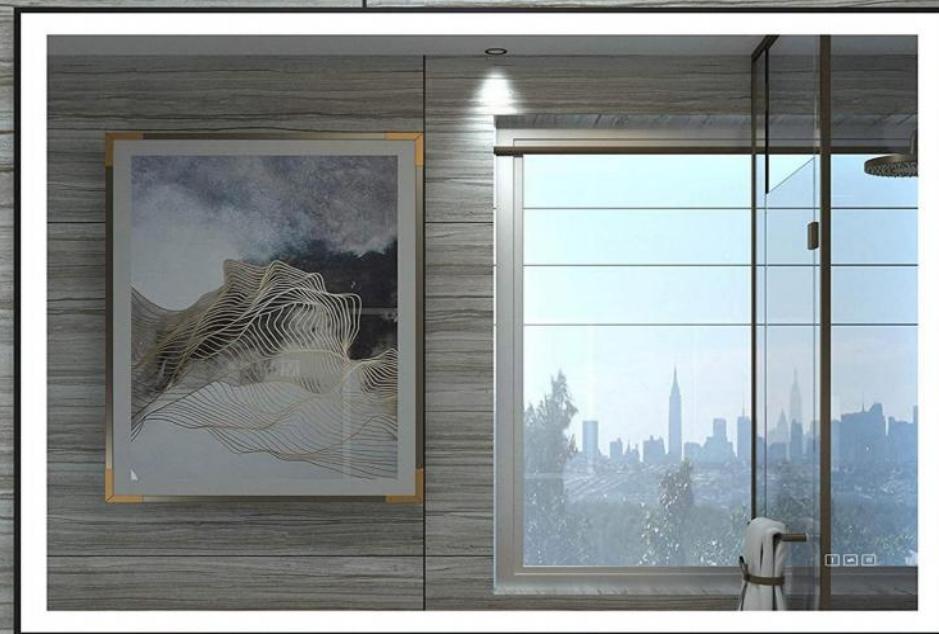

ALUMINUM FRAME COLOR SELECTION

BEZEL LED BATHROOM MIRROR

Light Model: Back And Front

Mirror Material: 5mm HD Copper-free Silver Mirror

Frosted Luminous: Customs

Color-changing of the LED Strips: 3000K-6000K

Size: Customized

Frame: Aluminum alloy

Additional Service: Logo