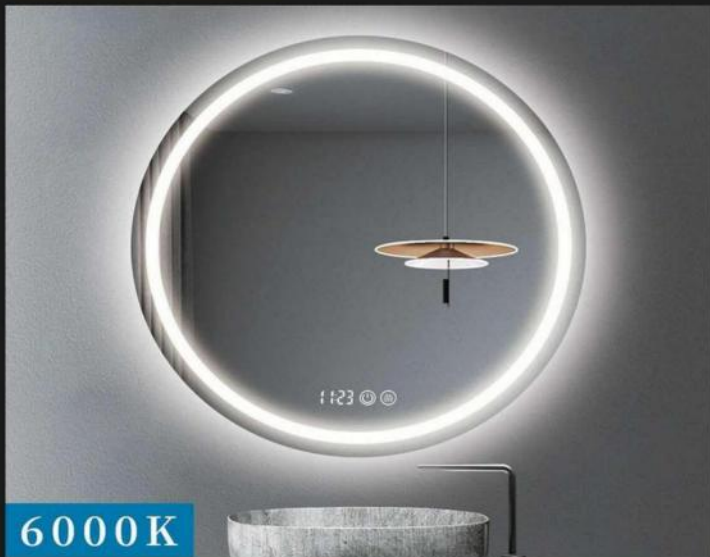

Linear Switching

Touch Sensor Switch

Defogger System

Making Calls

Three Color Switch

LED Digital Clock

Bluetooth System

Motion Sensor Switch

Stepless Dimming

Magnifying Lens

Function  
Customization

6000K

4500K

3000K

·CLOD

·WARM