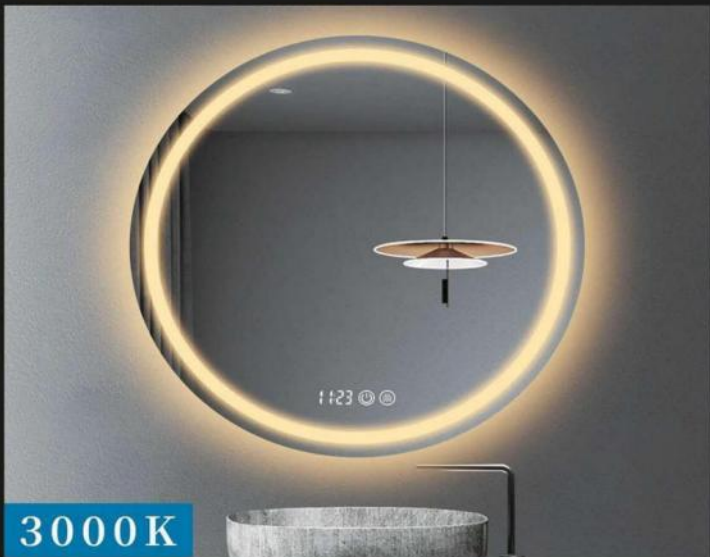

Stepless Dimming

Magnifying Lens

Function  
Customization

6000K

4500K

3000K

·CLOD

·WARM