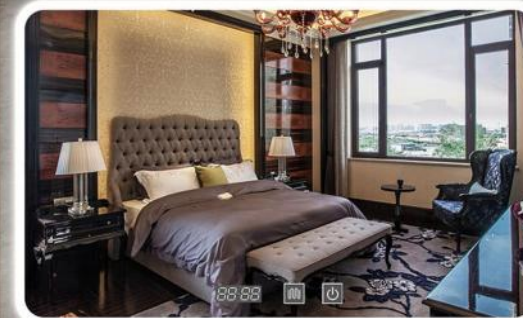

HE18-10

Lighting Model: Back

Mirror Material: 5mm HD Copper-free Silver Mirror

Pitch-Angle: Circle Angle Edge

Frosted Luminous: 25/30mm Circle Angle Luminous Ring

Color-changing of the LED Strips: 3000K-6000K

Size: Customized

Additional Service: Logo

**ROUND CORNER EDGE WITH 25/30MM LUMINOUS RING
COLOR-CHANGING OF THE LED STRIPS IS 3000K-6000K
CUSTOMIZED SERVICES: LOGO, SIZE, OPTIONAL FUNCTIONS, ETC...**