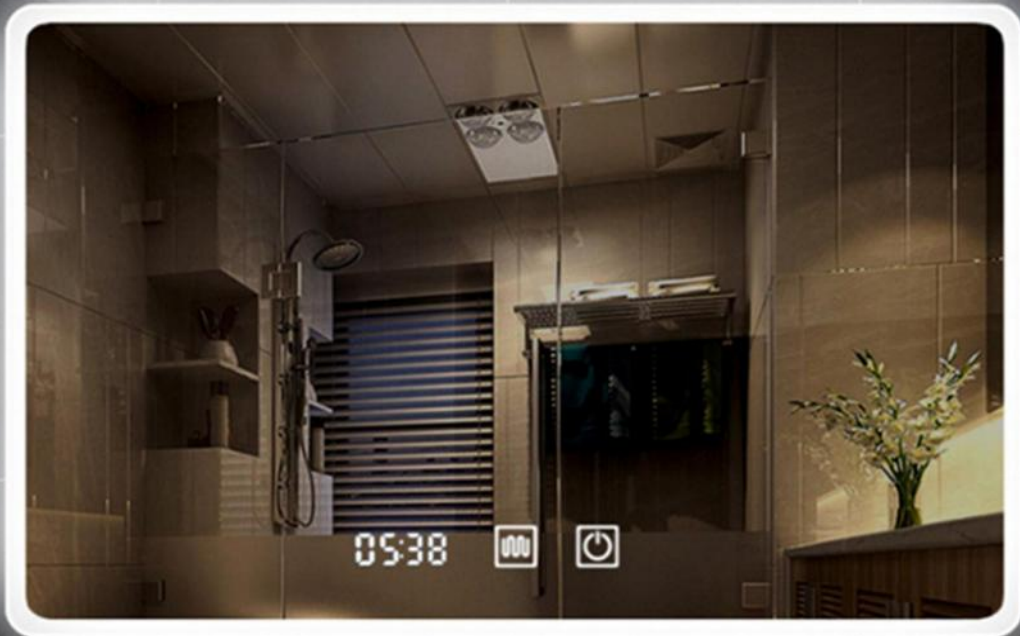

HE18-10

Lighting Model: Back

Mirror Material: 5mm HD Copper-free Silver Mirror

Pitch-Angle: Circle Angle Edge

Frosted Luminous: 25/30mm Circle Angle Luminous Ring

Color-changing of the LED Strips: 3000K-6000K

Size: Customized

Additional Service: Logo

**ROUND CORNER EDGE WITH 25/30MM LUMINOUS RING
COLOR-CHANGING OF THE LED STRIPS IS 3000K-6000K
CUSTOMIZED SERVICES: LOGO, SIZE, OPTIONAL FUNCTIONS, ETC...**