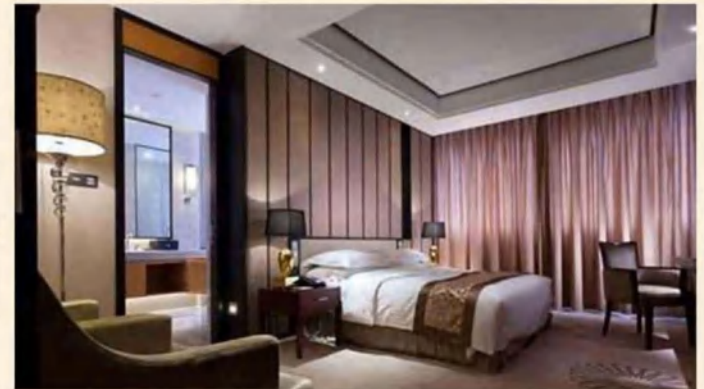

In 2018, 90 smart bathroom mirrors were ordered from our company.

Shanghai Bulgari hotel opened on June 20, 2018. It is another Bulgari brand hotel after the opening of Beijing Bulgari hotel.

Order 168 led bathroom mirrors from our company during 2018-2019.

## Cooperation Cases

Waldorf hotel was built by William Waldorf Astor in 1893. It is a luxury hotel brand under Hilton and is recognized as a world-famous luxury hotel.

Waldorf Hotel Shanghai Bund was built in 1911, and ordered 212 led bathroom mirrors and 89 led Bluetooth bathroom mirrors from our company in 2018.

Shangri la Hotel Jinan opened in 2017 and was renovated in 2018. We ordered 165 led bathroom mirrors and 50 smart Bluetooth bathroom mirrors from our company.

The Ritz Carlton Portman Shanghai was named as one of the "world's top 500 hotels" by travel+leisure magazine in 2003 and 2004, and topped the list in the three "best employer in Asia" and "best employer in China" jointly organized by Hewitt consulting, the Asian Wall Street Journal and the Far East Economic Review.

Ritz Carlton Portman Shanghai opened in 1991 and ordered 95 sets of smart bathroom mirrors from our company

Factory Photos  
Exhibition Hall Photos